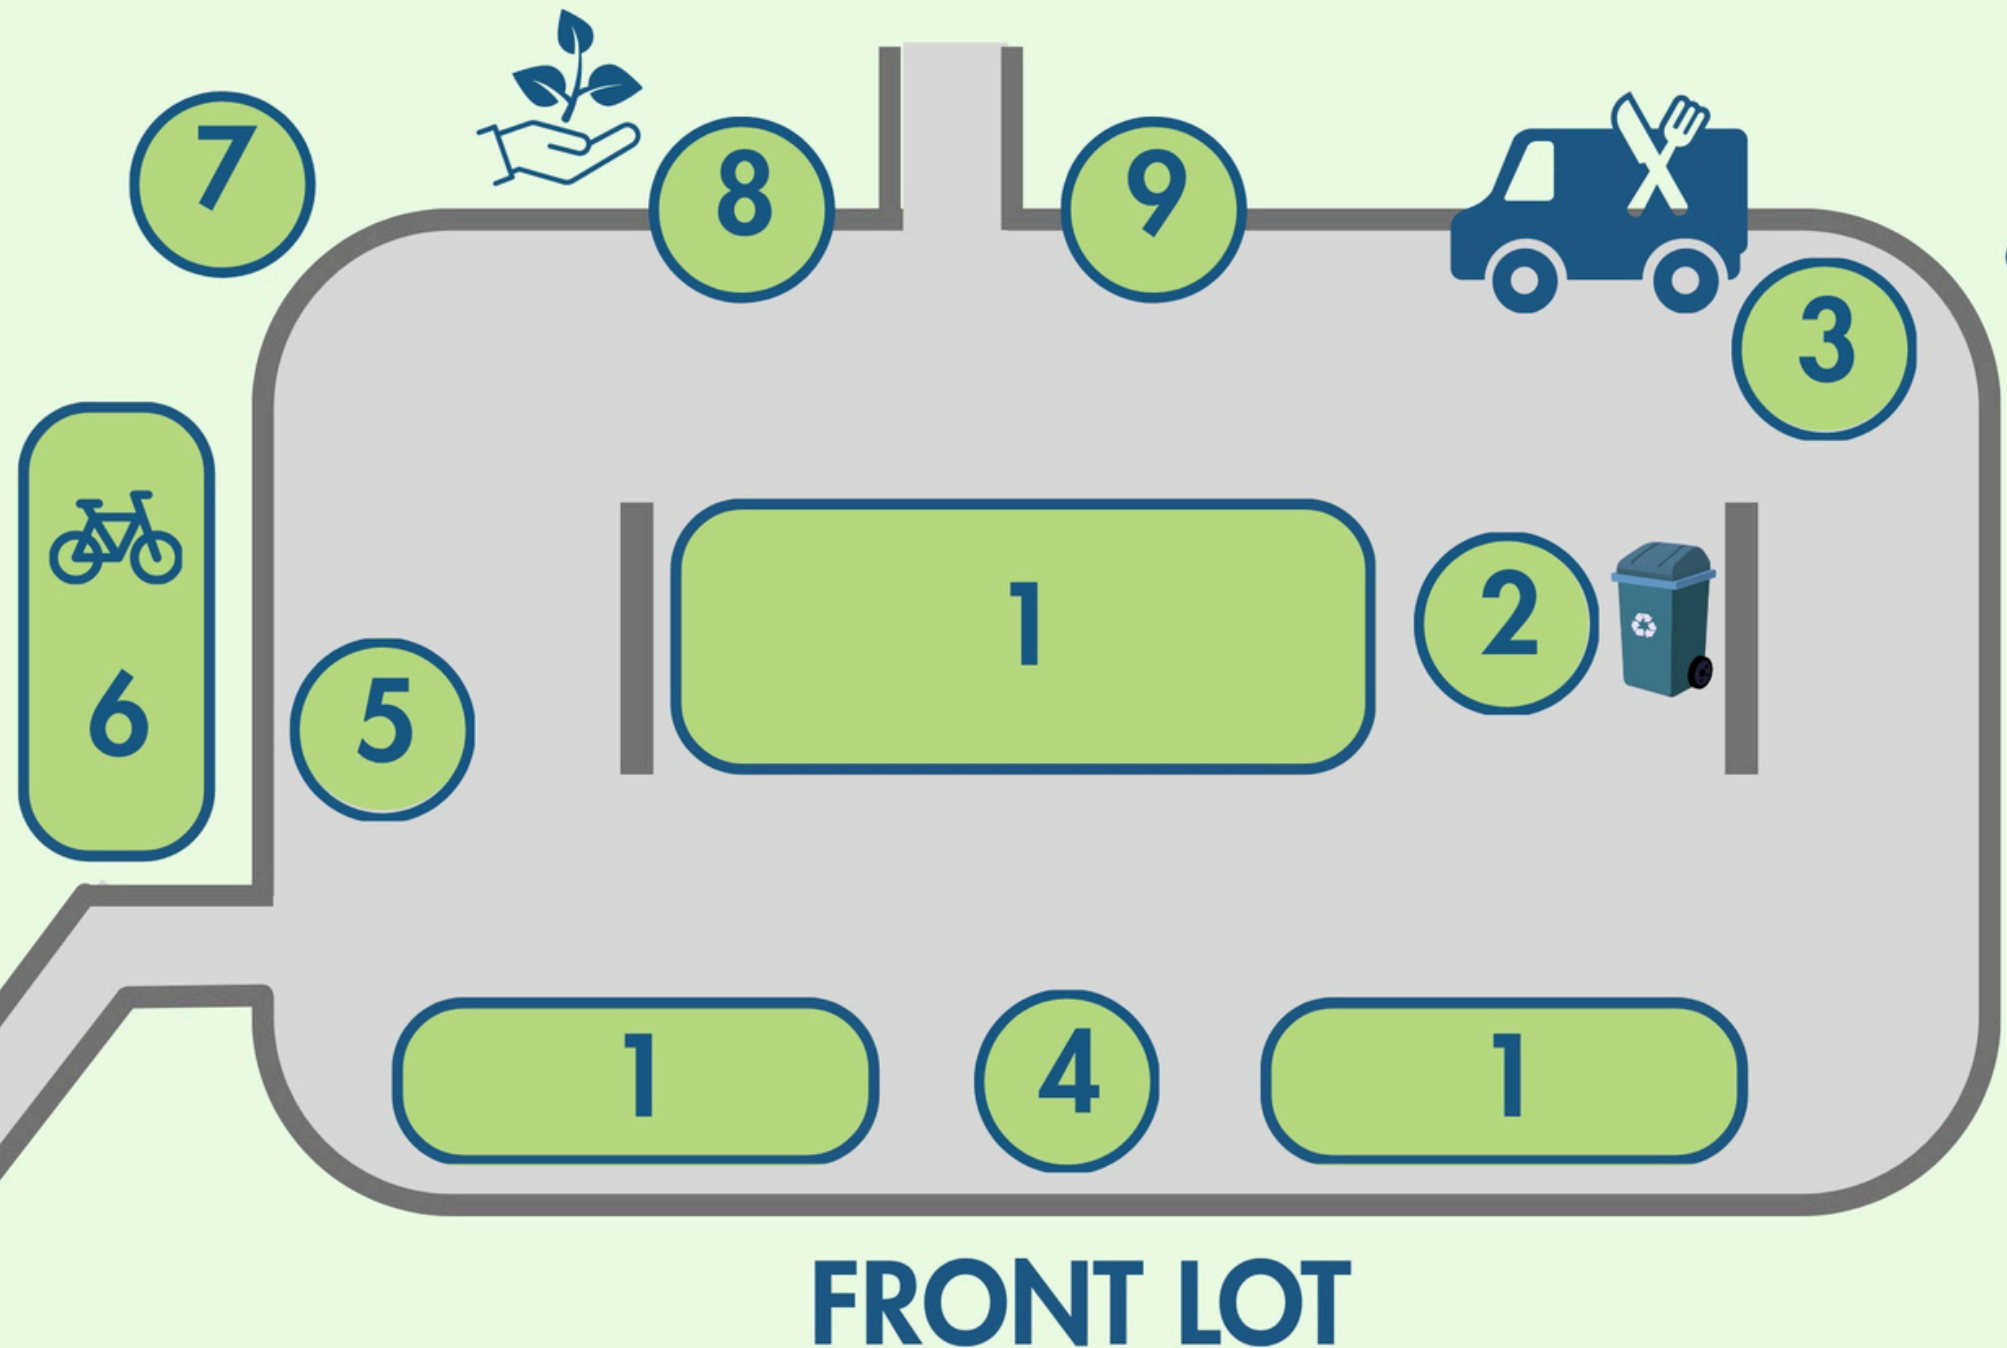

### MAP KEY

1. Community Vendors
2. Food Court Seating
3. Food Trucks
4. Native Plant Sale
5. Free Bike Clinic
6. Bike Parking Area
7. Pet Adoptions
8. Native Tree Giveaway
9. NPF Hospitality Table
10. Goat Yoga
11. Live Music with Butch Moore
12. Youth Discovery Day Station
13. Guided Nature & Bird Hikes
14. National Great Rivers R&E
15. Nature Center Open House Dedication Ceremony Dialogue with a Board Member
16. Micro ShED Talks
17. Ask Me About: Animal Tracks
18. Ask Me About: Flying Friends
19. Ask Me About: The Bird Blind
20. Ask Me About: Prairie Roots
21. Mindfulness in Nature Sessions
22. Ask Me About: Wetland Critters
23. Sound Bath & Yoga Sessions \*
24. Ask Me About: Decomposers
25. Ask Me About: Invasive Plants
26. Ask Me About: Tree ID & Dating
27. Beekeeping & Native Bees
28. Climate & Advocacy Tent

\* For ADA accessibility, please follow paved MCT Trail to Overlook

Many thanks to our event service partners