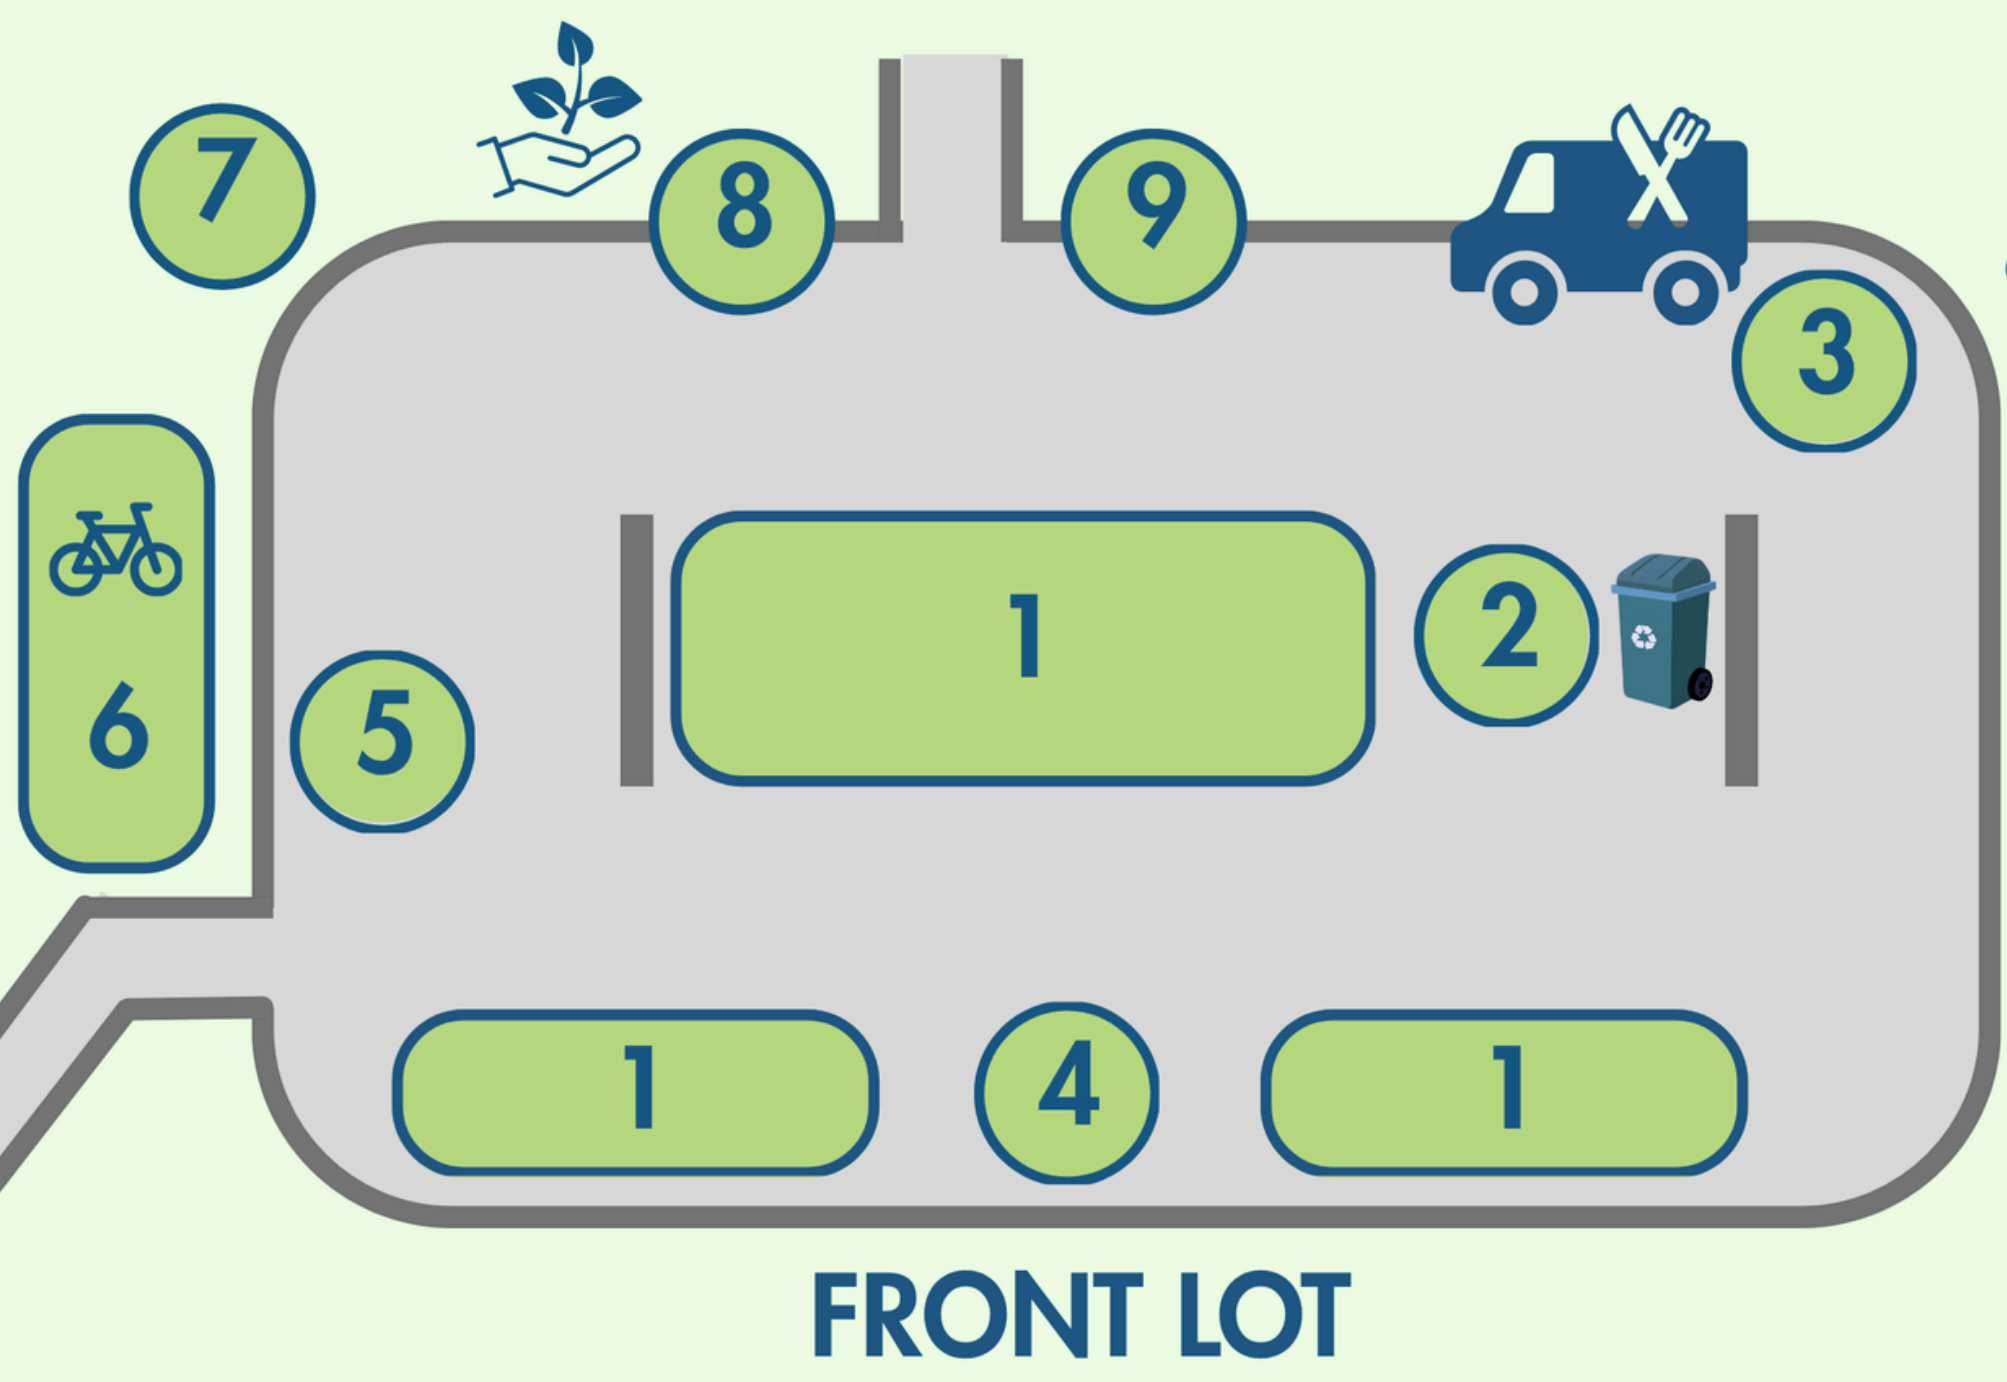

MAP KEY

1. Community Vendors
2. Food Court Seating
3. Food Trucks
4. Native Plant Sale
5. Free Bike Clinic
6. Bike Parking Area
7. Pet Adoptions
8. Native Tree Giveaway
9. NPF Hospitality Table
10. Goat Yoga
11. Live Music with Butch Moore
12. Youth Discovery Day Station
13. Guided Nature & Bird Hikes
14. SIUE Bird Nerds
15. Nature Center Open House
16. Dedication Ceremony
17. Dialogue with a Board Member
18. Micro ShED Talks
19. Ask Me About: Animal Tracks
20. Ask Me About: Flying Friends
21. Ask Me About: The Bird Blind
22. Ask Me About: Prairie Roots
23. Mindfulness in Nature Sessions
24. Ask Me About: Wetland Critters
25. Sound Bath & Yoga Sessions *
26. Ask Me About: Decomposers
27. Ask Me About: Invasive Plants
28. Ask Me About: Tree ID & Dating
29. Beekeeping & Native Bees
30. Climate & Advocacy Tent

* For ADA accessibility, please follow paved MCT Trail to Overlook

Questions? Ask an NPF Volunteer!

Please use our dedicated composting stations!

Many thanks to our event service partners